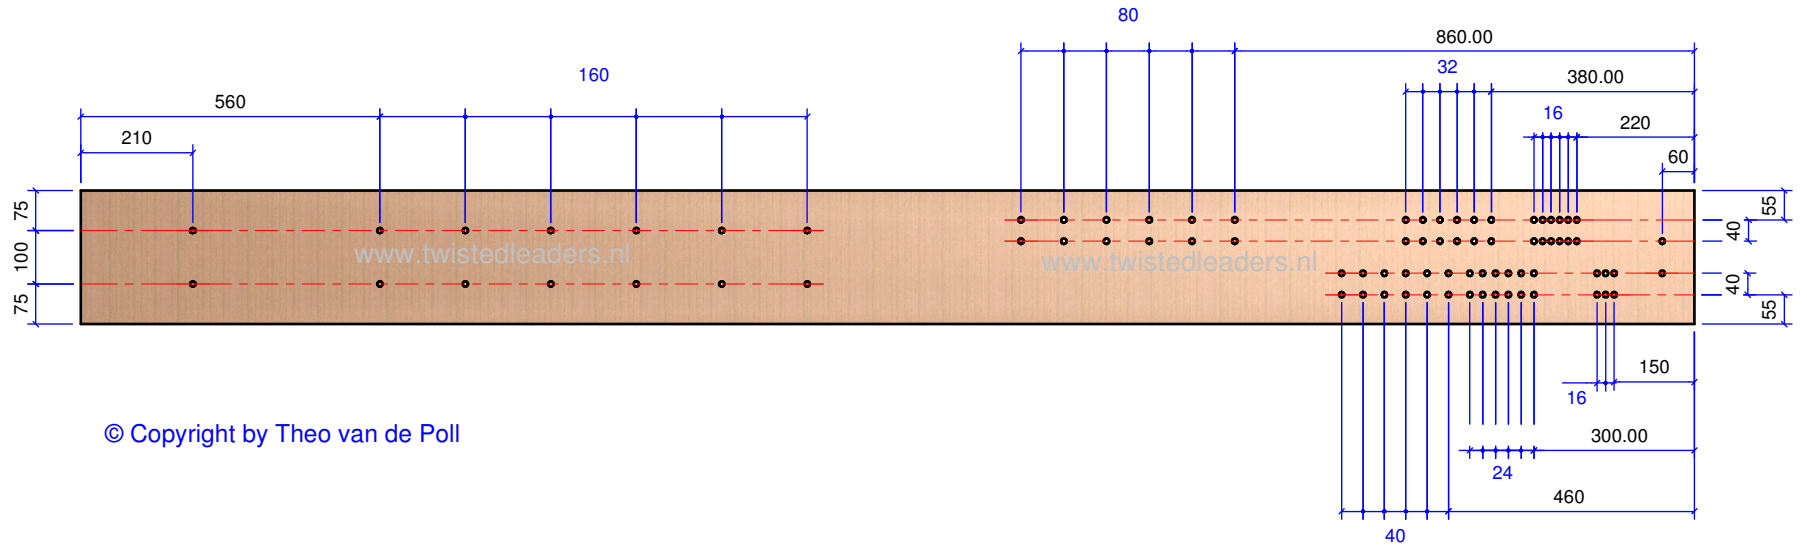

Leaderplank Theo van de Poll

Plankafmetingen: 250 x 3020

© Copyright by Theo van de Poll

Drawn

Checked

Scale

A3

Material	Tolerance	Title	Item Code	Product Code
Finish			Drawing No	Sheet Version